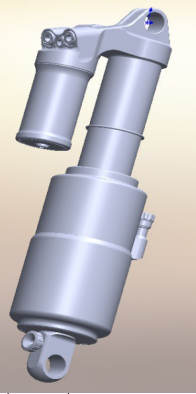

Pressure recommendation for BOS Void in combination with Solid Strike

Bodyweight [kg] Airpressure [psi]	117	123	129	135	141	147	153	159	165	171	177	183	189
45	27%												
50	30%	27%											
55	33%	30%	27%										
60		33%	30%	27%									
65			33%	30%	27%								
70				33%	30%	27%							
75					33%	30%	27%						
80						33%	30%	27%					
85							33%	30%	27%				
90								33%	30%	27%			
95									33%	30%	27%		
100										33%	30%	27%	
105											33%	30%	27%
110												33%	30%
115													33%

- 27% sag (lively)
- 30% sag (standard)
- 33% sag (suppple)

Spring recommendation for coil shock in combination with Solid Strike

Bodyweight [kg] spring rate [lbs/inch]	200	250	300	350	400	450	500	550									
45	30%																
50	33%	27%															
55	33%	30%	27%														
60		33%	30%	27%													
65			33%	30%	27%												
70				33%	30%	27%											
75					33%	30%	27%										
80						33%	30%	27%									
85							33%	30%									
90								33%									
95									33%								
100										33%							
105											33%						
110												33%					
115													33%				
120														33%			
125															33%		
130																33%	
135																	33%